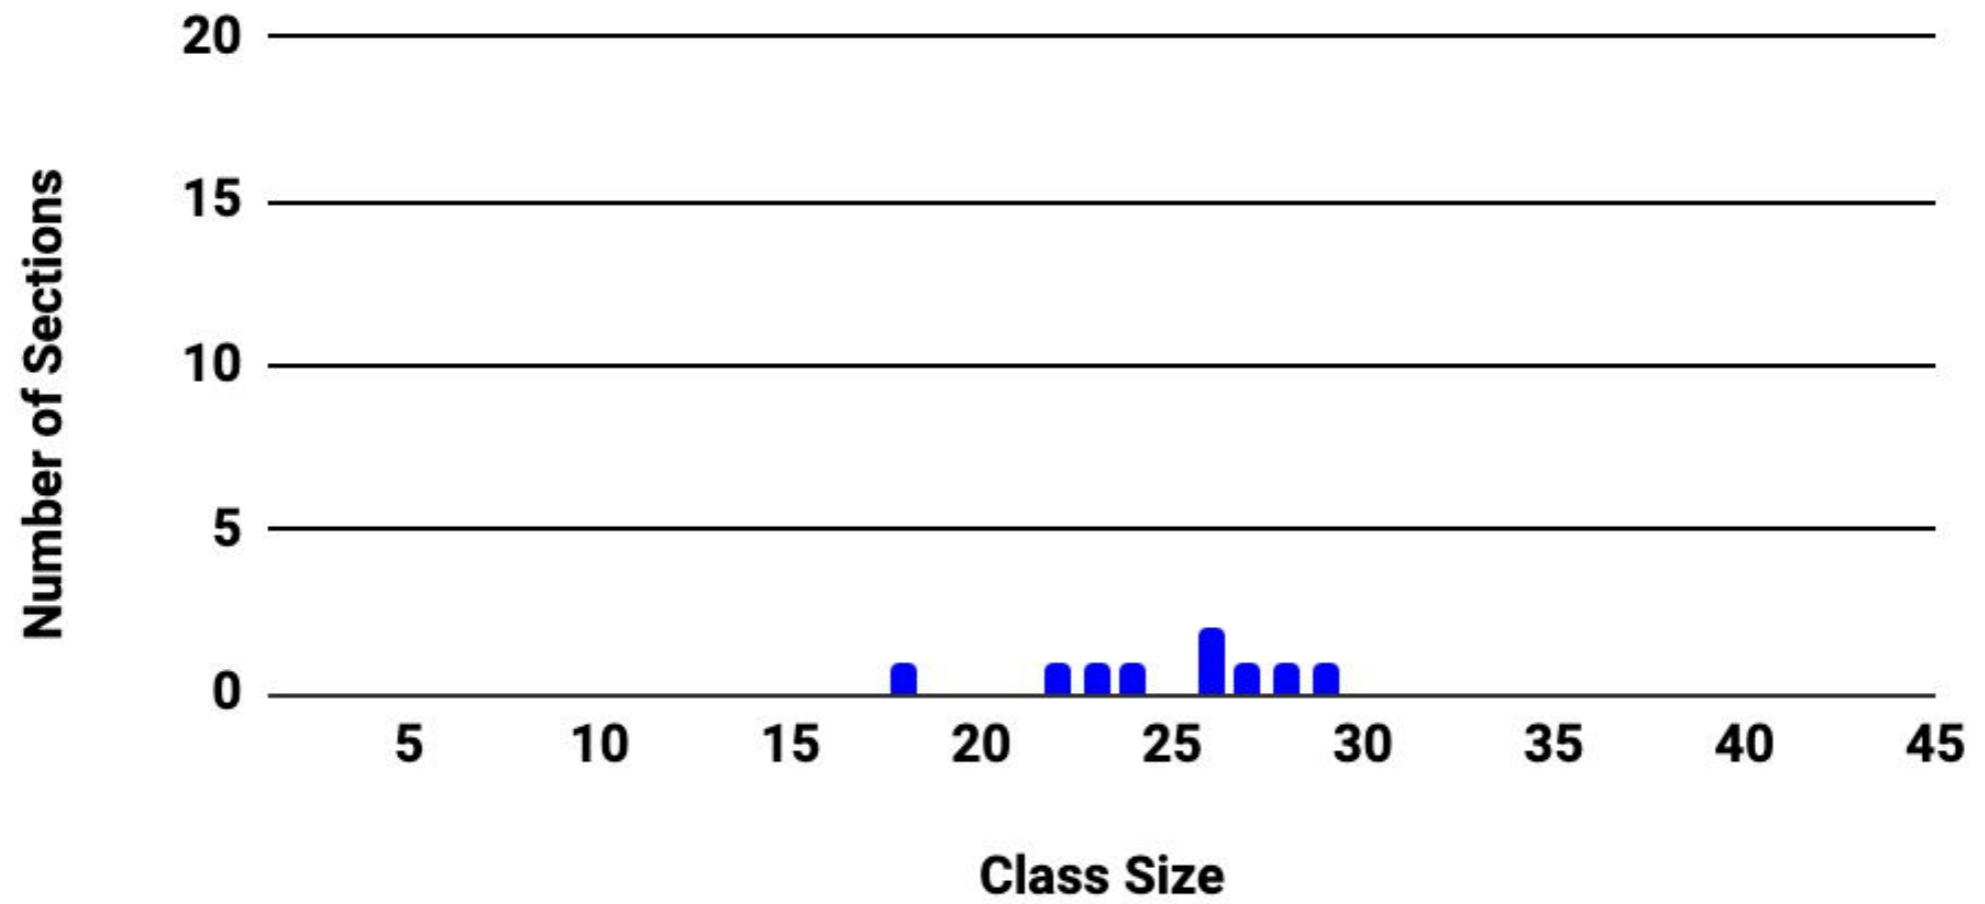

English Class Size 2020-2021

Computer Science Class Size 2020-2021