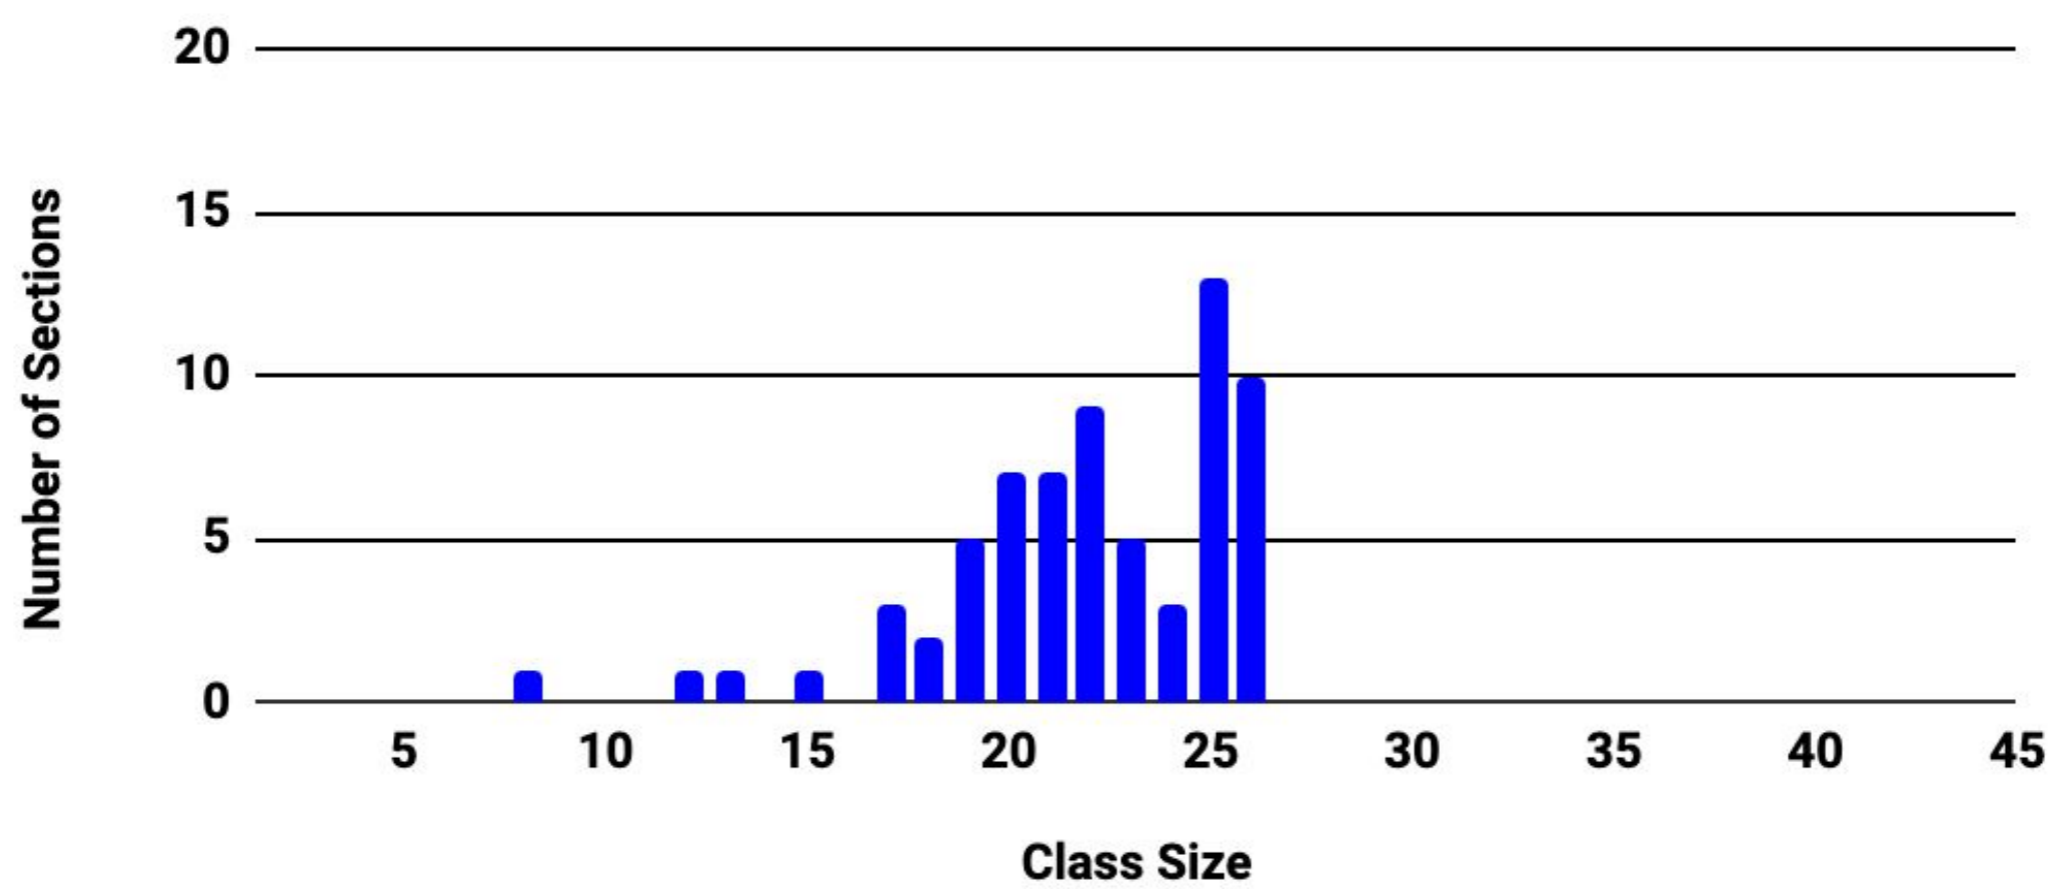

Computer Science Class Size 2020-2021

English Class Size 2020-2021

FATA Class Size 2020-2021

History Class Size 2020-2021

Math class size 2020-2021

Science Class Size 2020-2021

Wellness Class Size Sem 1 2020-2021

World Language Class Size 2020-2021