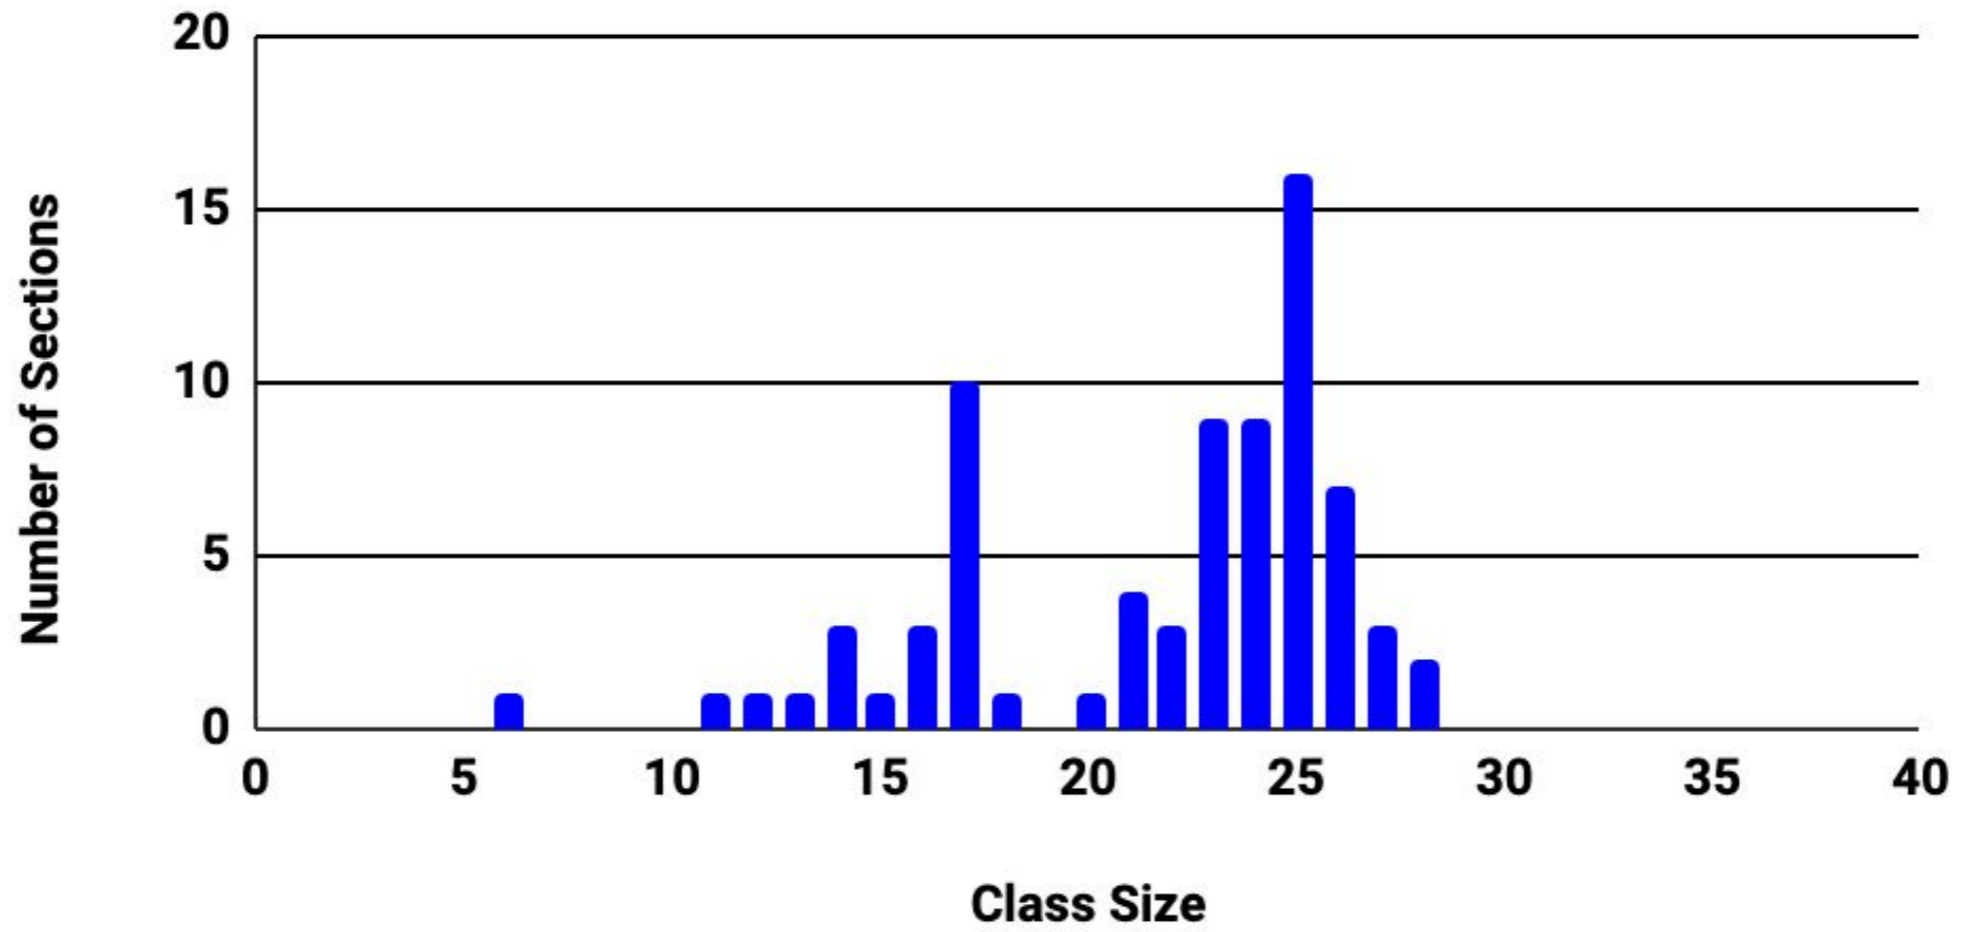

Computer Science Class Size 2020-2021

English Class Size 2020-2021

FATA Class Size 2020-2021

History Class Size 2020-2021

Math class size 2020-2021

Science Class Size 2020-2021

Wellness Class Size Sem 1 2020-2021

World Language Class Size 2020-2021