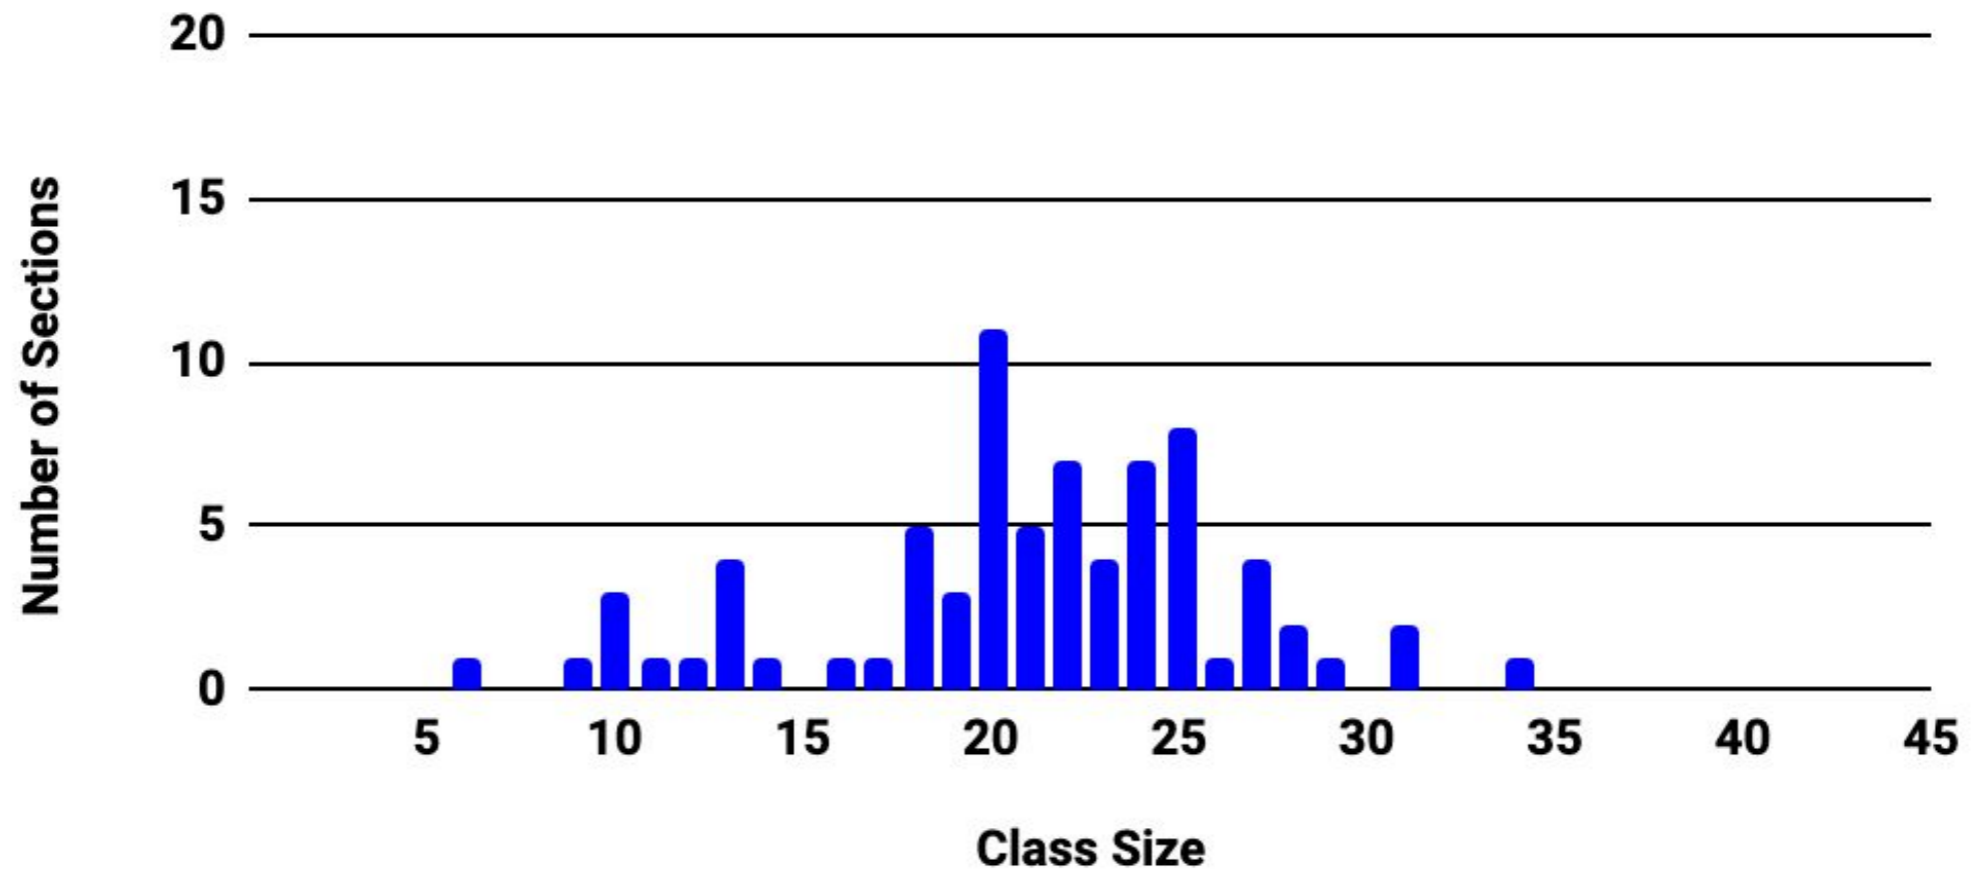

Computer Science Class Size 2020-2021

English Class Size 2020-2021

FATA Class Size 2020-2021

History Class Size 2020-2021

Math class size 2020-2021

Science Class Size 2020-2021

Wellness Class Size Sem 1 2020-2021

World Language Class Size 2020-2021