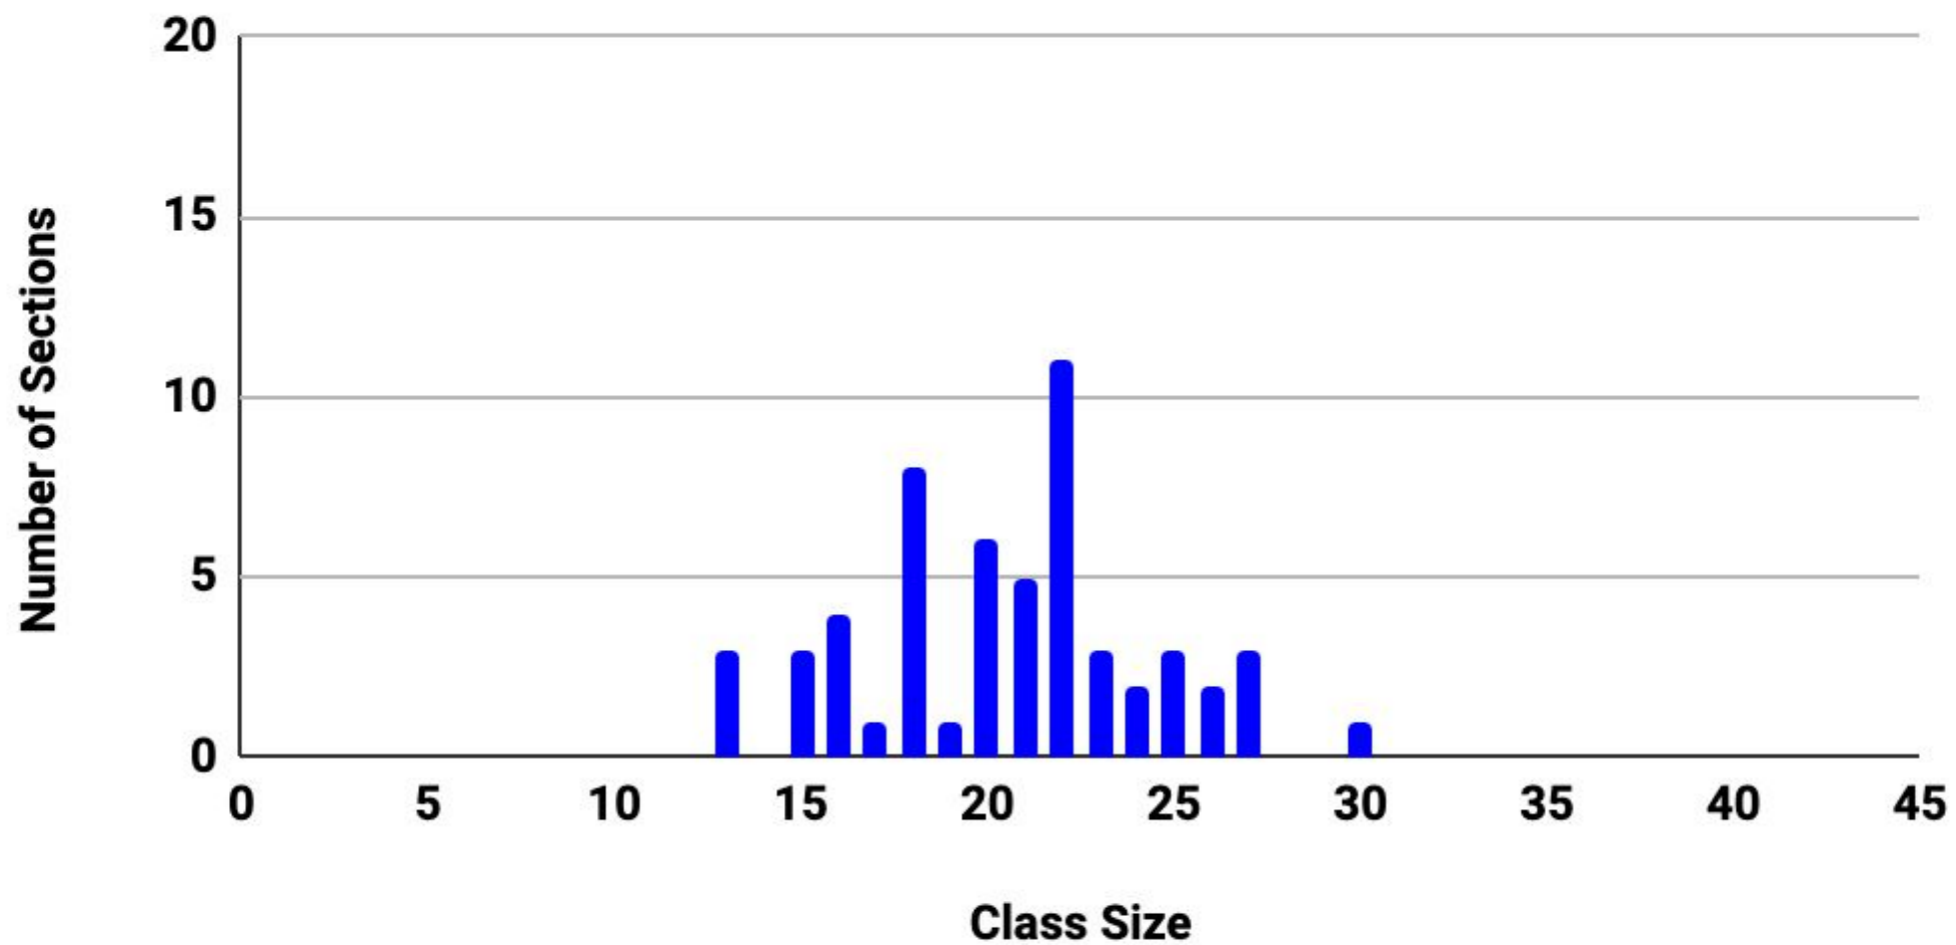

Computer Science Class Size 2020-2021

English Class Size 2020-2021

FATA Class Size 2020-2021

History Class Size 2020-2021

Math class size 2020-2021

Science Class Size 2020-2021

Wellness Class Size Sem 1 2020-2021

World Language Class Size 2020-2021