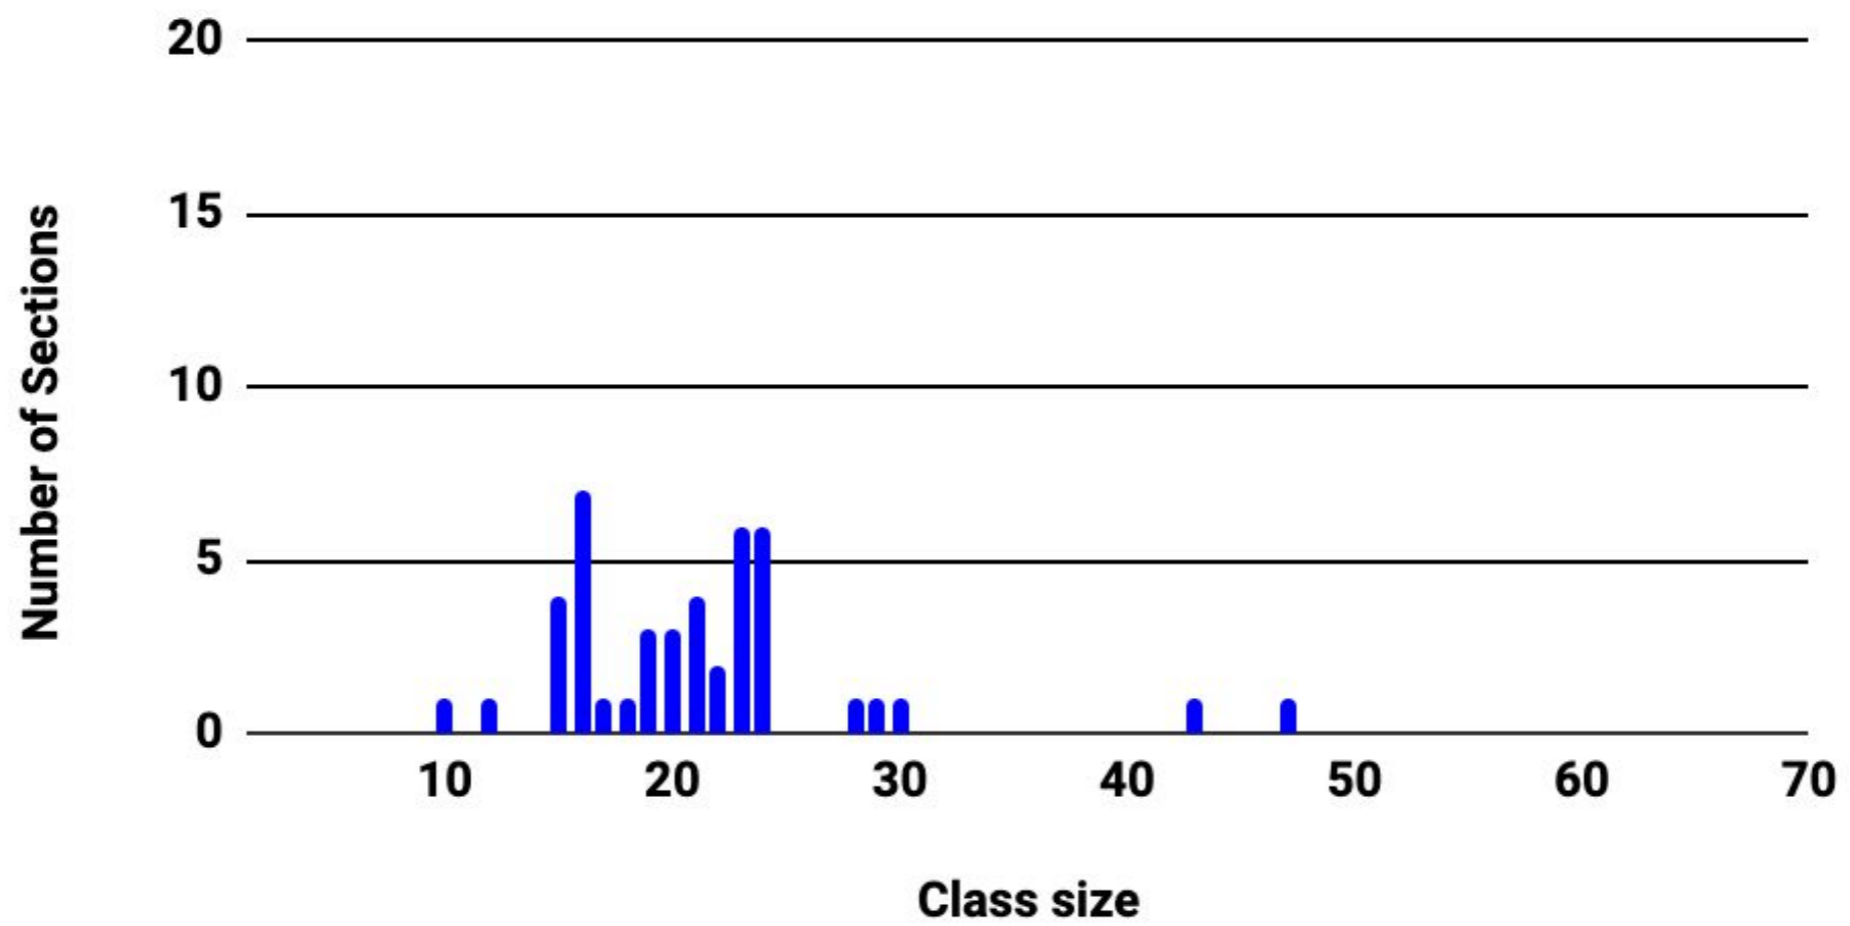

FATA Class Size 2020-2021