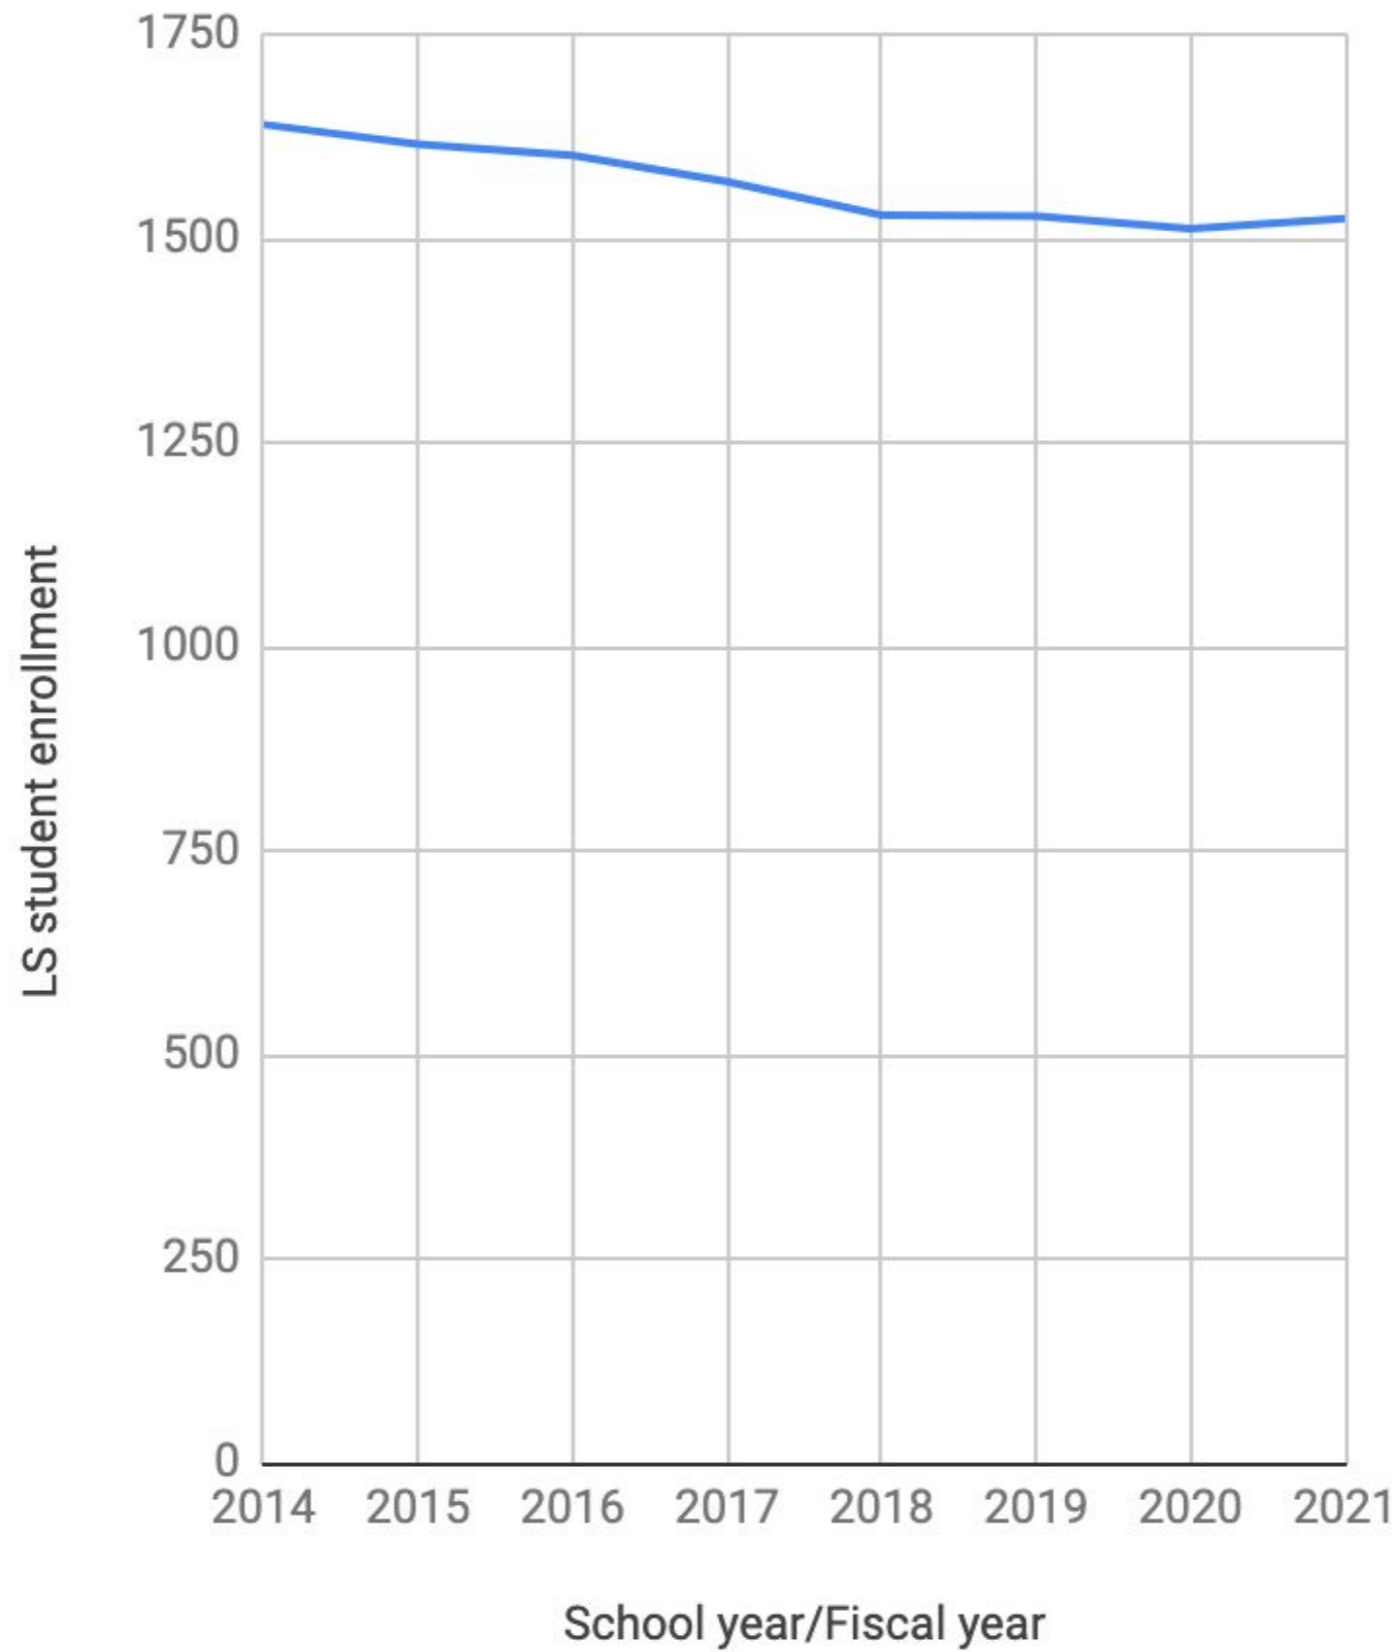

Staffing and course information report 2020-2021

Virginia Blake

Nov 17, 2020

10/1/20 Enrollment

(numbers in parentheses indicate enrollment projected for this year)

Total:	1525 (1512)
9	369 (368)
10	363 (347)
11	406 (402)
12	381 (395)
SP	6

LS Enrollment 2014-2021

Summary of staffing, enrollment and average class size by Dept

<u>DEPARTMENT</u>	<u>% of students</u>	<u>STAFF FTE S1</u>	<u># SEC S1</u>	<u># ENROLL S1</u>	<u>Avg class Size S1</u>	<u>Avg tchr load S1</u>	<u>Total (incl ACE/SpEd)</u>
COMPUTER SCIENCE							
ENGLISH							
FATA							
HISTORY							
MATH							
SCIENCE							
WELLNESS							
WORLD LANGUAGE							
Average class size for English, History, Math, Science, World Language:					21.4		
Average class size for above 8 departments:					21.4		
Note - the class size is defined to be the whole class, including cohorts A, B and R							