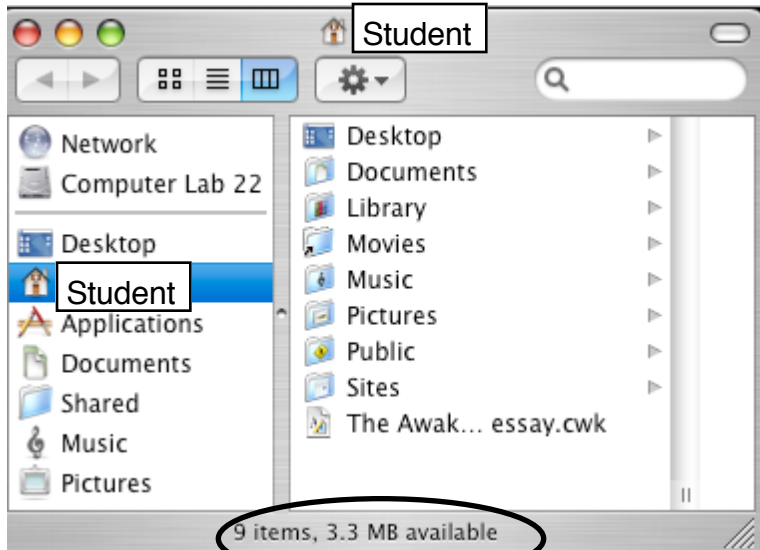

## Student Network Account-Space Available

Students have approx  
1000MB = approx 1 GB

You can see in this  
diagram - 3.3 MB  
available is not a lot

Most of the  
space is  
used in  
itunes!

Drag files to  
trash and  
Empty the  
Trash to create  
more space for  
the user