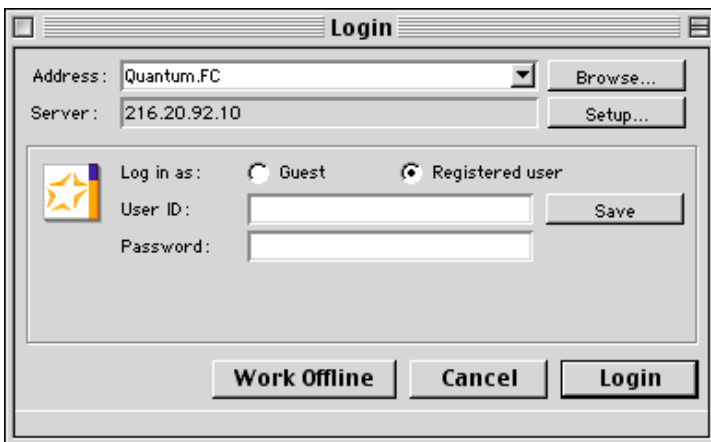

E-Mail at LS in OS9

You'll know you're using OS9 if the apple in the upper-left corner of your screen is rainbow colored and your menu looks like this:

Click on the apple to see the Apple Menu. Near the top will be a "Q" icon and the word "Quantum". Click it.

-- If you don't see this, look for "FirstClass". This is another name for the same thing. Some computers may also have a different icon (picture) next to the word.

Logging In

After clicking Quantum, this dialog box will come up.